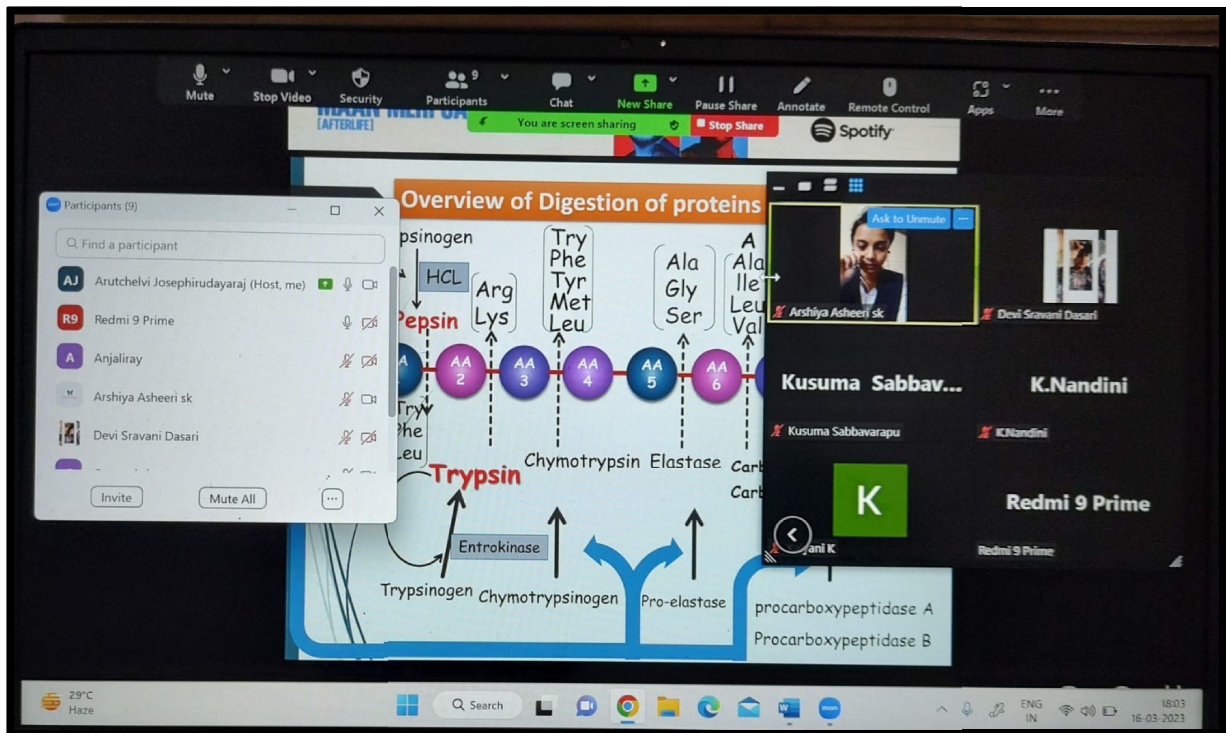

## ONLINE TEACHING USING ZOOM

Online Teaching on Clinical manifestations associated with poor absorption of amino acids and proteins.

Online Teaching on the various enzymes involved in the digestion of proteins and its cleavage site

## SEMINARS BY STUDENT

GPS Map Camera

Visakhapatnam, Andhra Pradesh, India

10-1-57, Chaitanya Nagar, Gajuwaka, Visakhapatnam, Andhra Pradesh 530026,  
India

Lat 17.68269°

Long 83.202126°

14/03/23 12:16 PM GMT +05:30

One of our UG students prepared and gave seminar on Classification of Microorganisms