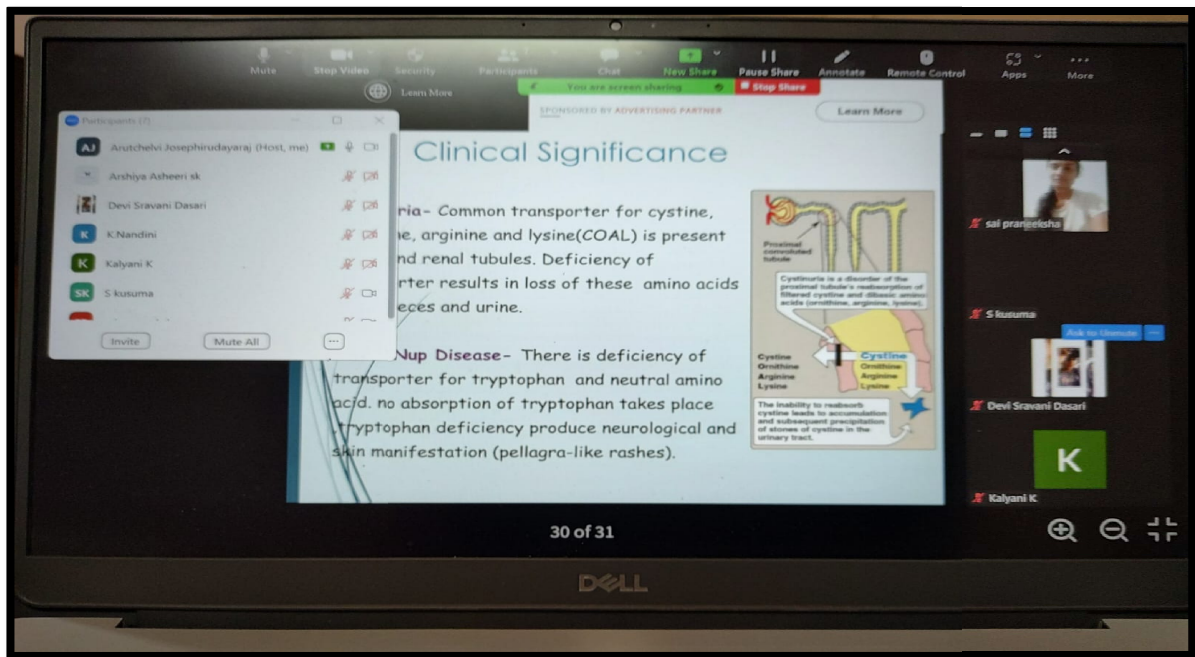

## ONLINE TEACHING USING ZOOM

Online Teaching on Clinical manifestations associated with poor absorption of amino acids and proteins.

Online Teaching on the various enzymes involved in the digestion of proteins and its cleavage site

## SEMINARS BY STUDENT

GPS Map Camera

Visakhapatnam, Andhra Pradesh, India

10-1-57, Chaitanya Nagar, Gajuwaka, Visakhapatnam, Andhra Pradesh 530026,  
India

Lat 17.68269°

Long 83.202126°

14/03/23 12:16 PM GMT +05:30

One of our UG students prepared and gave seminar on Classification of Microorganisms