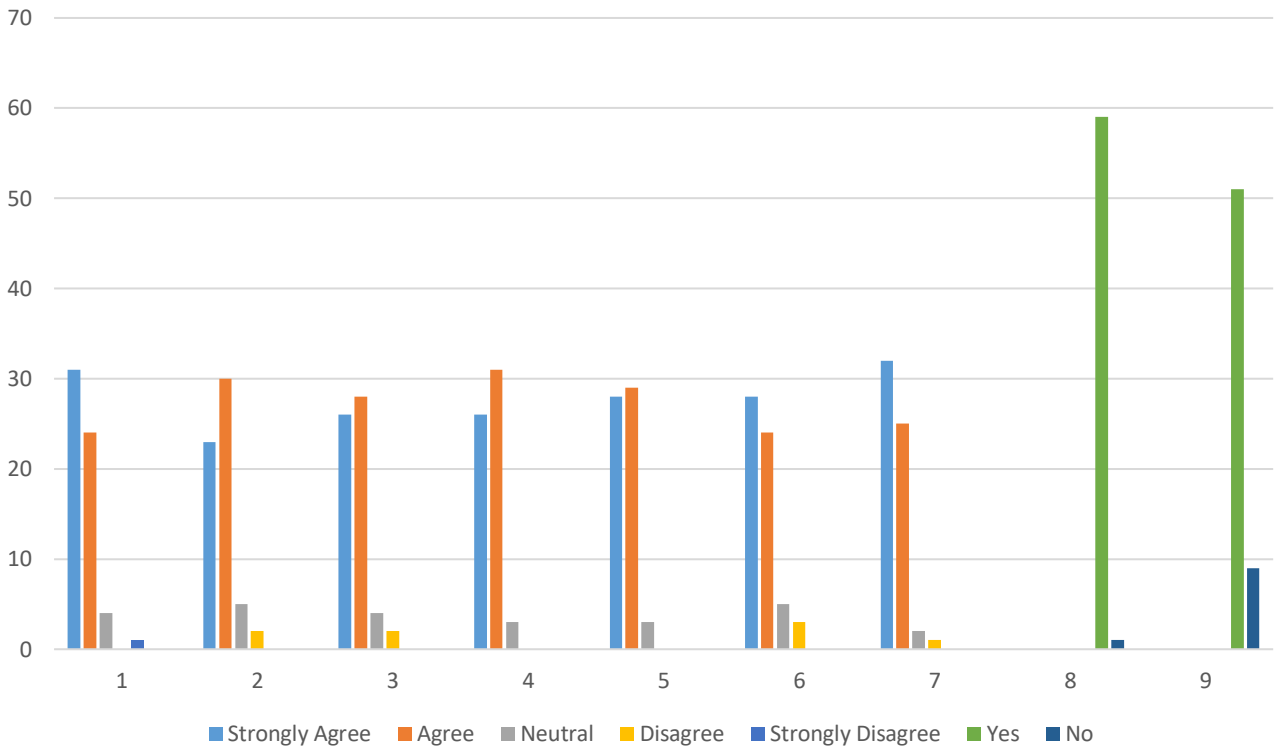

ALUMNI ANALYSIS 2022-2023

SNo	Questions	Strongly Agree	Agree	Neutral	Disagree	Strongly Disagree	Yes	No
1	Curriculum design is suitable to meet the overall development of students	31	24	4	0	1		
2	Curriculum is suitable for employability in present scenario	23	30	5	2	0		
3	The curriculum and syllabus content were appropriate for my placement / higher education	26	28	4	2	0		
4	The curriculum accommodates courses with experiential learning	26	31	3	0	0		
5	The education imparted at the college is useful and relevant in my present job	28	29	3	0	0		
6	The activities organized by the college helped in my overall development	28	24	5	3	0		
7	Best College for Enhancing the growth of the students	32	25	2	1	0		
8	Do you feel proud to be associated with our college as Alumni?(Yes/No)						59	1
9	Are you willing to contribute to the development of the institute?(Yes/No)						51	9